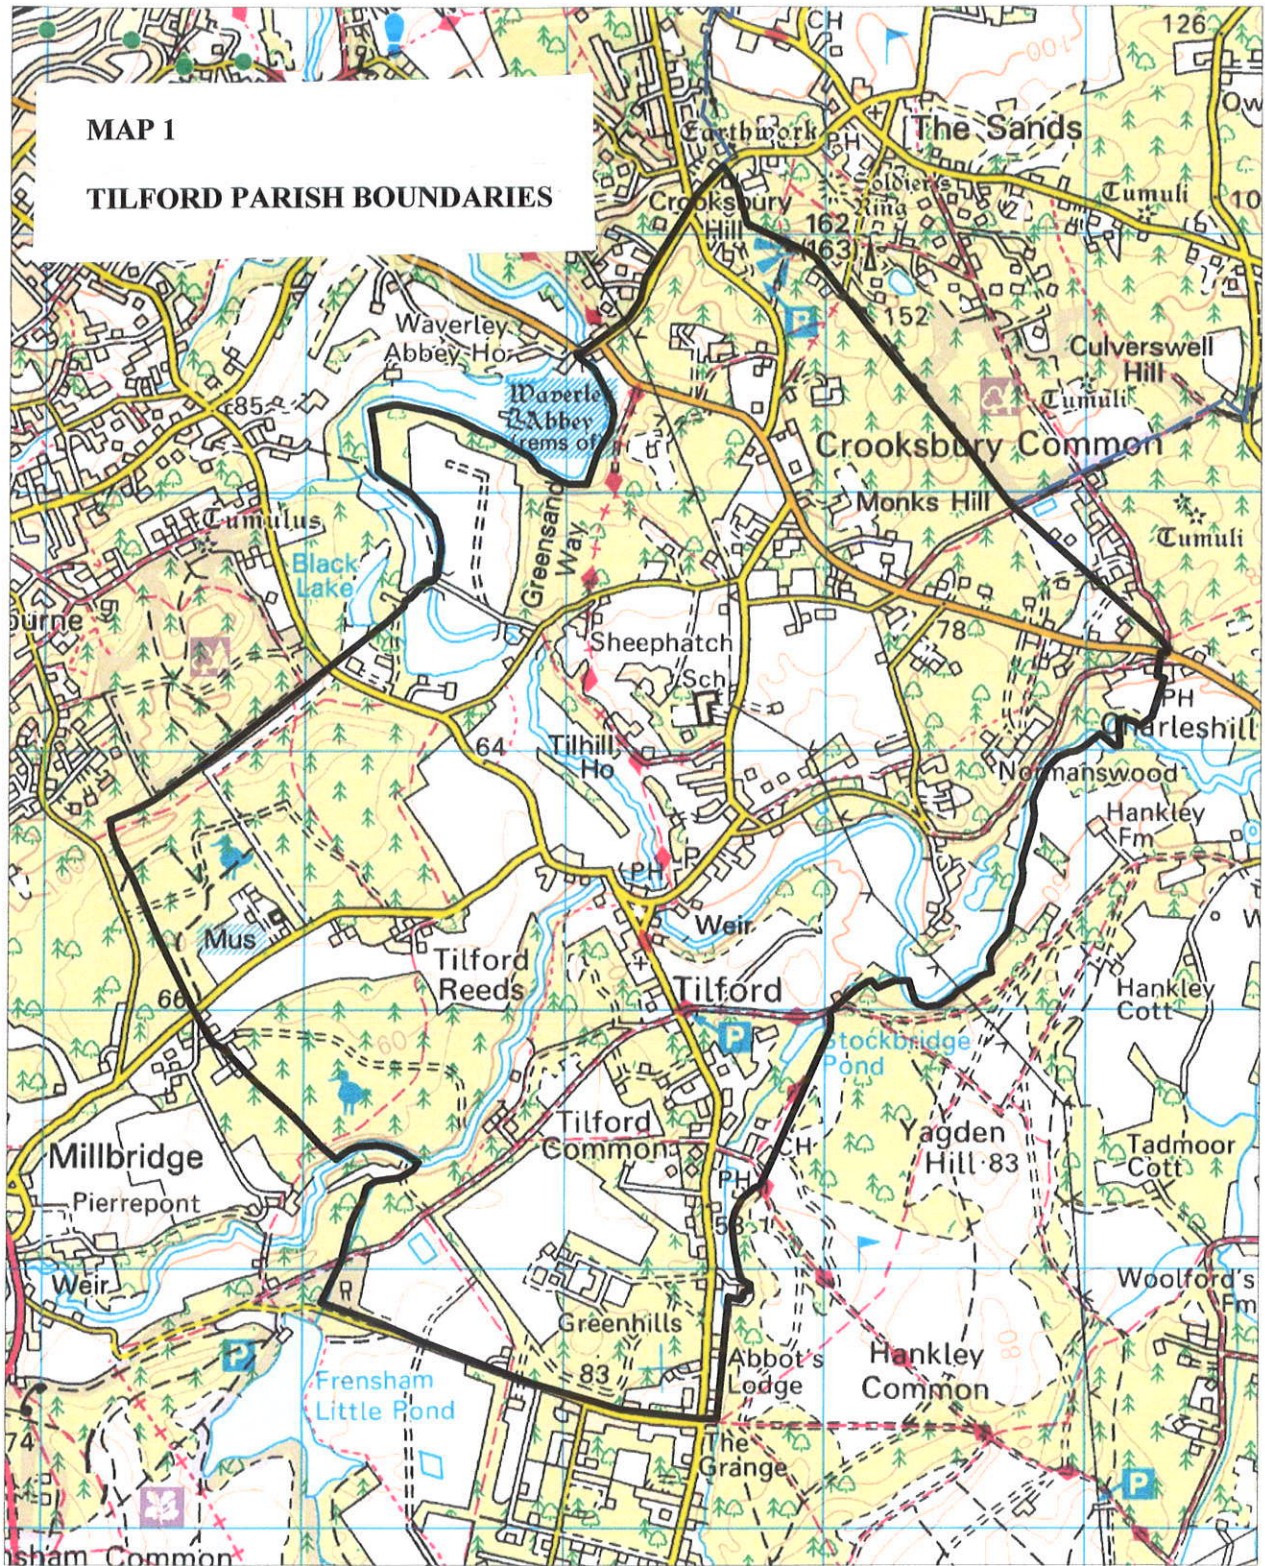

MAP 1

TILFORD PARISH BOUNDARIES

Waverley Borough Council
The Bury, Godalming, Surrey
GU7 1HR
Telephone: 01483 523333
Fax No: 01483 426337

Scale 1 : 53,640

© Crown Copyright and database right 2011.
Ordnance Survey LA100025451.

map-name:WOR 02/03/2011